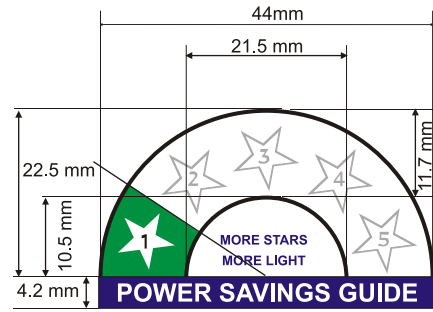

Type of Ballast:
Ballast Efficiency (%):

Under test conditions when tested in accordance to IS 1534 or IS 13021. Actual efficiency will vary as per site conditions.

Type of Ballast:
Ballast Efficiency (%):